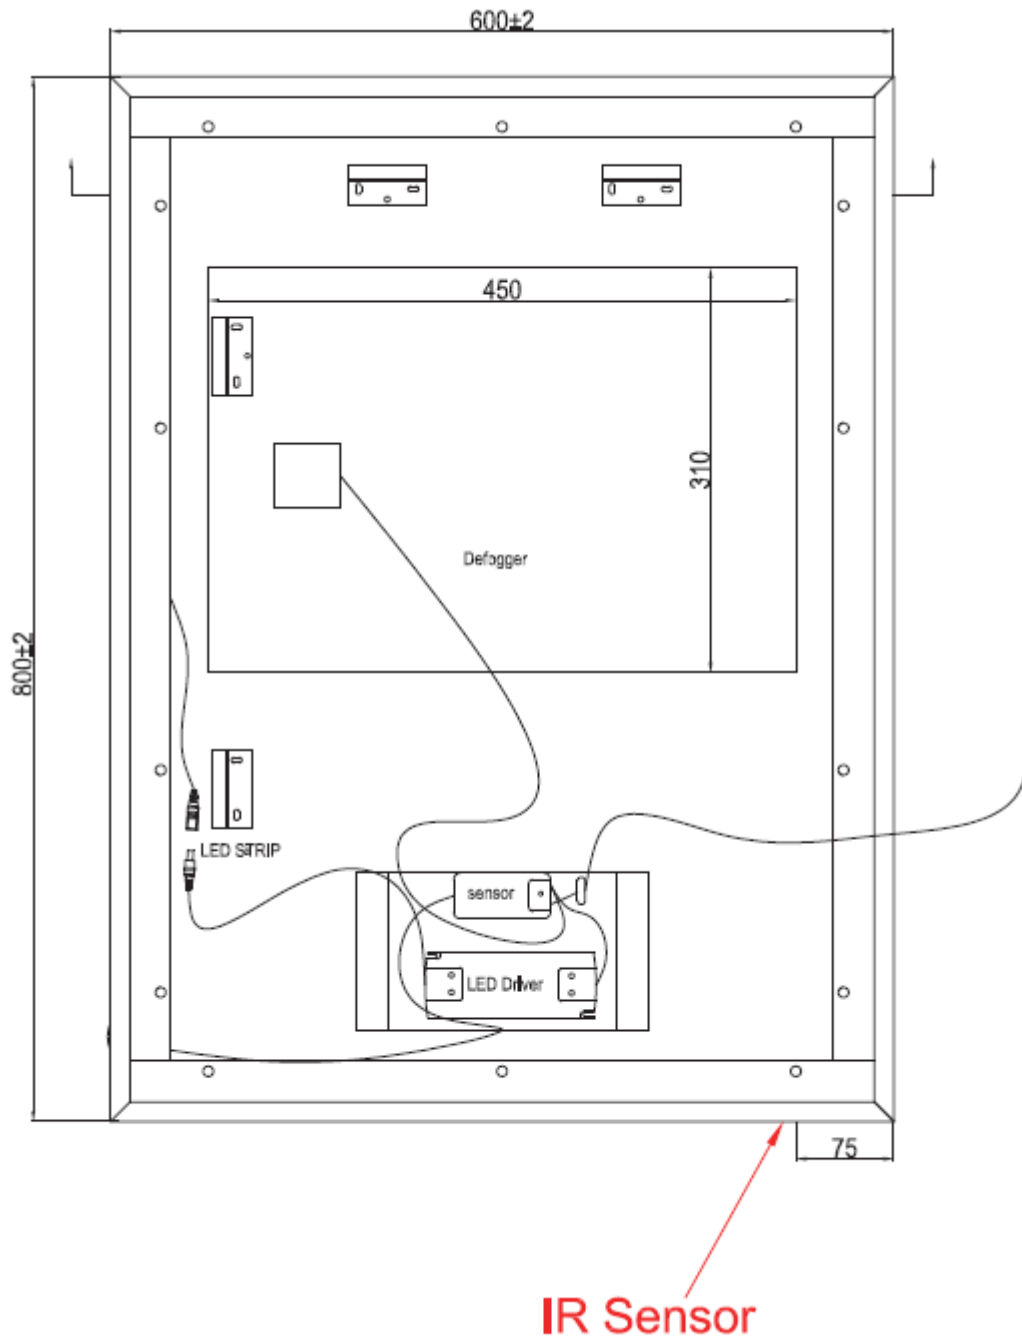

MP6080V

Measurements in millimetres mm

Information updated July 2017

Tel 0345 873 8840

crosswater<sup>™</sup>

TECHNICAL

bauhaus<sup>™</sup>

M PRO LED LIT MIRROR