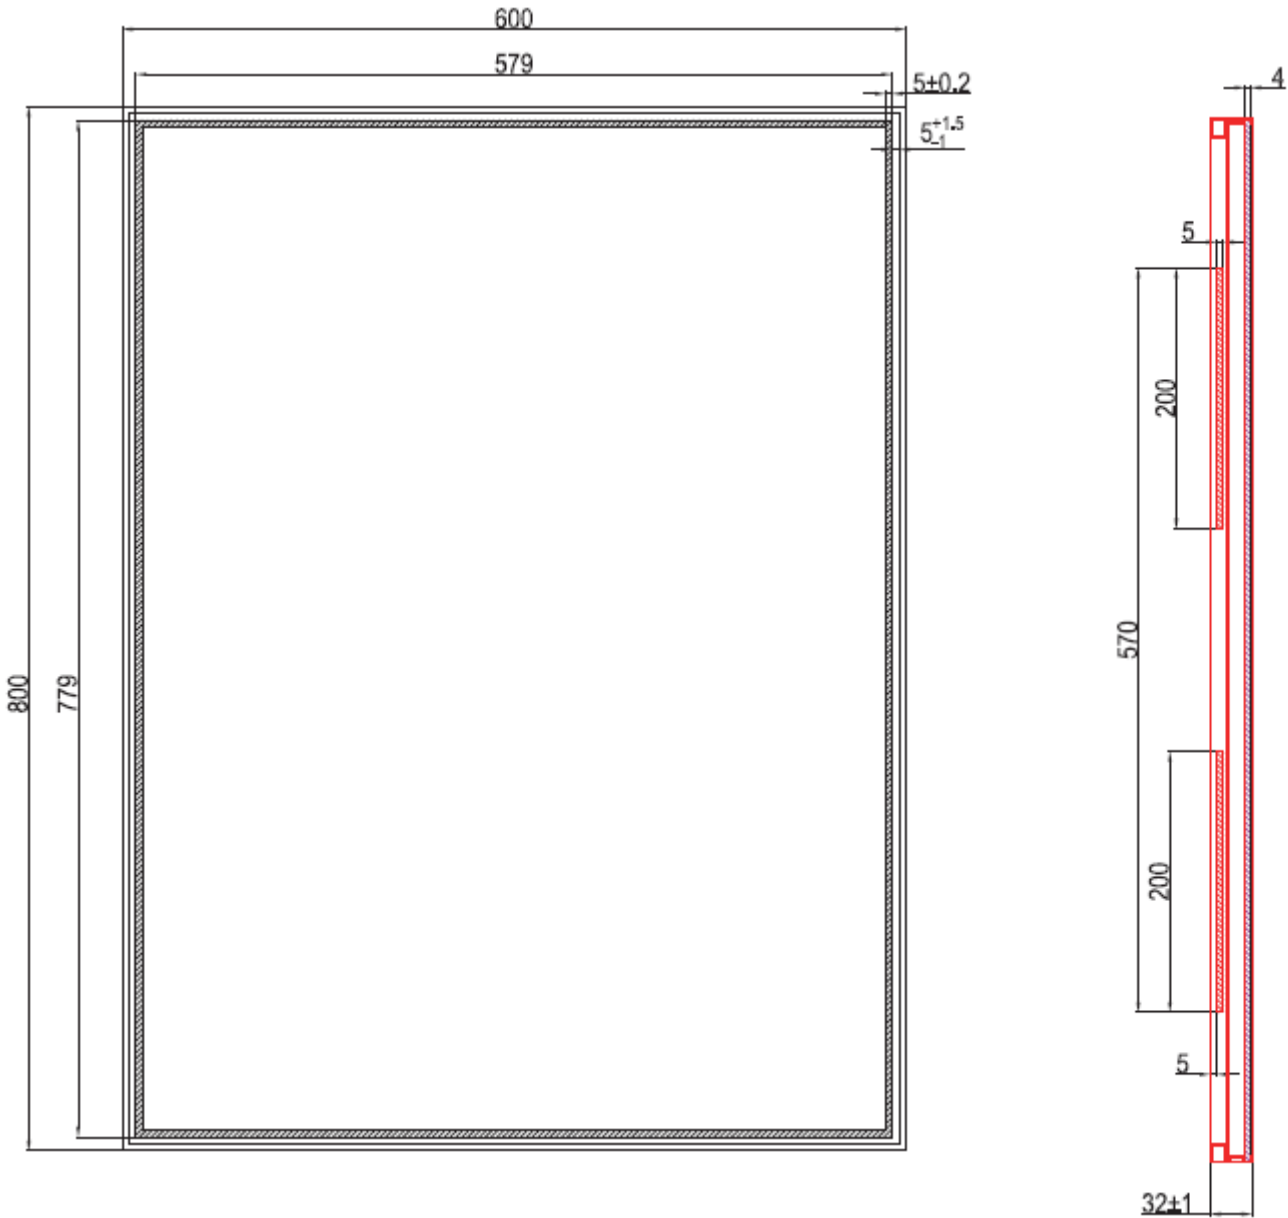

Measurements in millimetres mm

Information updated JULY 2017

Tel 0345 873 8840

crosswater<sup>™</sup>

TECHNICAL

bauhaus<sup>™</sup>

M PRO LED LIT MIRROR

Brushed Aluminium Frame

MP6080V

Measurements in millimetres mm

Information updated July 2017

Tel 0345 873 8840

crosswater<sup>™</sup>

TECHNICAL

bauhaus<sup>™</sup>

M PRO LED LIT MIRROR